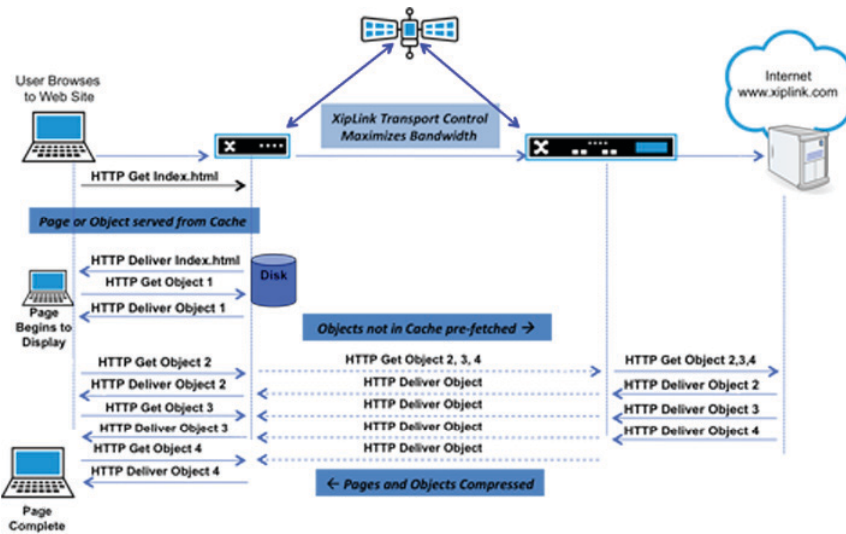

XipLink XO-Options

XA - Appliances

XO - Options

Dynamic Web Cache Hardware Option *Reduces bandwidth and speeds up web surfing*

The XO-Option for Dynamic Web Cache hardware can speed up web surfing and reduce bandwidth usage in any network where there is significant Internet HTTP traffic.

Enhancing other XipOS features, frequently requested static web objects are stored and subsequently delivered using a local disk drive in each remote optimizer's, speeding up page load times and reducing the total amount of data transferred.